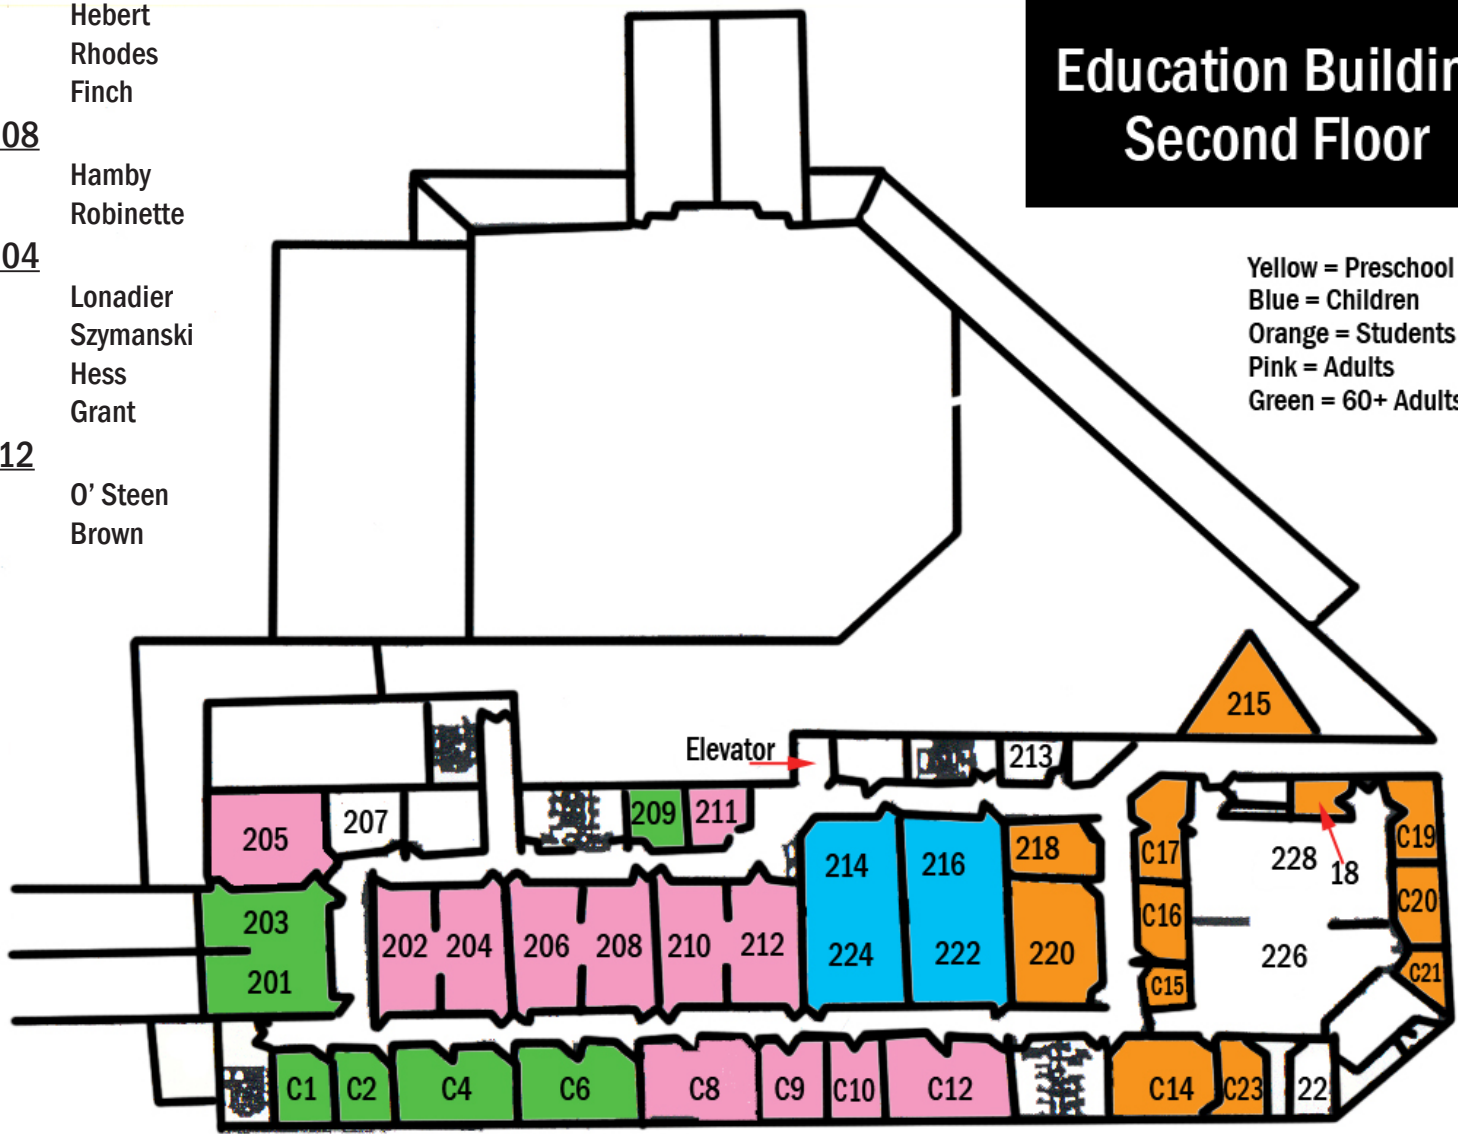

Education Building First Floor

Preschool and Children

Downstairs:

110A	Babies
110C	Toddlers (beginning walkers)
110D	Toddlers (walkers to 24 months)
Room 111	2-year-olds
Room 113	3-year-olds
Room 115	4-year-olds
Room 117	K5
Room 119	1st Grade

Upstairs (on reverse):

Room 214	2nd Grade
Room 216	3rd Grade
Room 222	4th Grade
Room 224	5th Grade

Adults 60+

Downstairs:

FH 101	Butler
FH 102	Rudelis
FH 103	Kunz/Johnson
FH 104	Capron
FH 105	Smith
FH 106	Williamson
FH 107	Staland

Upstairs (on reverse):

E 201	Phillips/Phillips
E 203	Phillips/Duncan
C-4	Phillips/Chete
C-6	Ross

Adults

Ladies Class	211	Pittman
20's	C9	Drake
Ungraded	C10	Hebert
Deaf Class	C12	Rhodes
Ungraded	FH100	Finch
30-38 Department	206/208	
Coed 1	206	Hamby
Coed 2	208	Robinette
39-47 Department	202/204	
Coed 1	205	Lonadier
Coed 2	202E	Szymanski
Coed 3	202W	Hess
Coed 4	204	Grant
48-59 Department	210/212	
Coed 1	212	O' Steen
Coed 2	210	Brown

Education Building Second Floor

Yellow = Preschool
 Blue = Children
 Orange = Students
 Pink = Adults
 Green = 60+ Adults

Students

C14	C20
C15	C21
C16	C23
C17	215
C18	218
C19	220